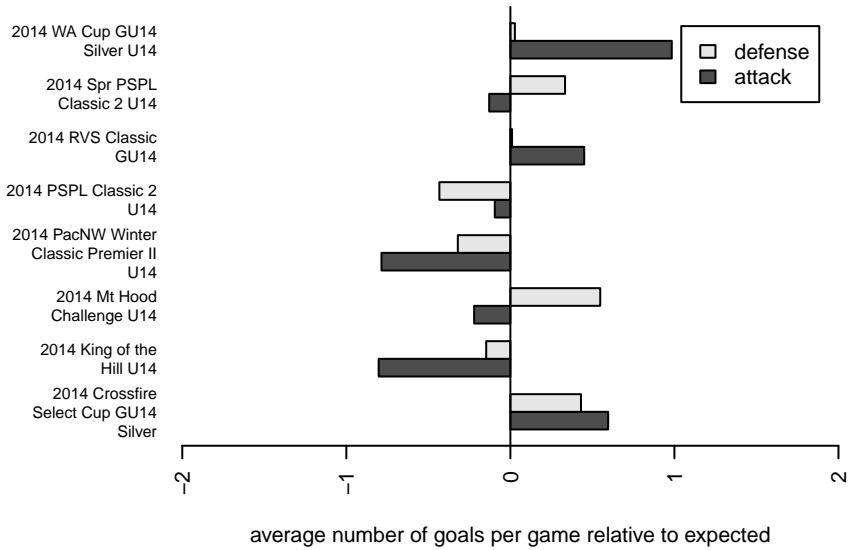

**attack and defense variance (black dot)
relative to other teams
and top 10 in region**

**attack and defense rating
relative to others at age
and all opponents in last 13 months**

Performance relative to 13 month average