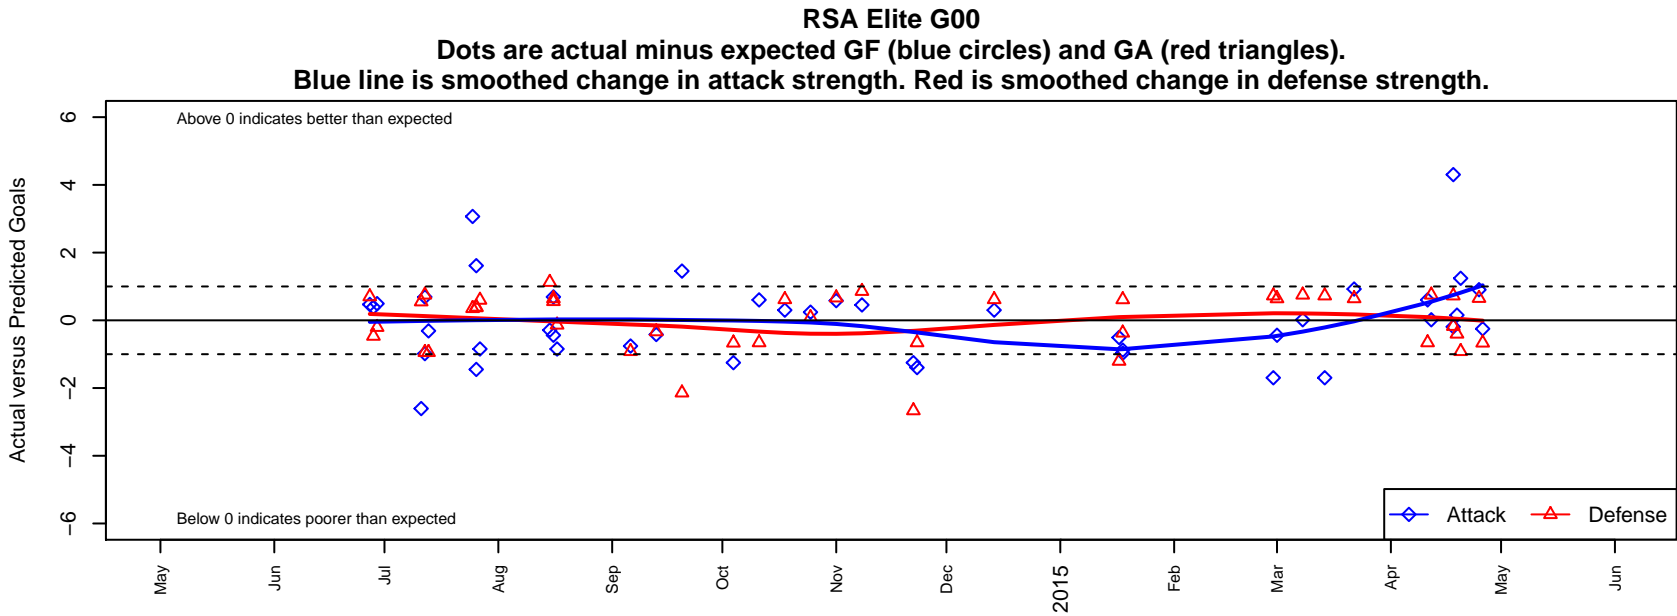

RSA Elite G00

Rainier Soccer Alliance
 Puyallup, WA
 G00 total strength=1155
 attack=3.12 defense=3.77
 fall league = PSPL Classic 2 U14
 spr league = Spr PSPL Classic 2 U14
 notes= Lynn 2013; Darling 2014

**attack and defense variance (black dot)
relative to other teams
and top 10 in region**

**attack and defense rating
relative to others at age
and all opponents in last 13 months**

Performance relative to 13 month average