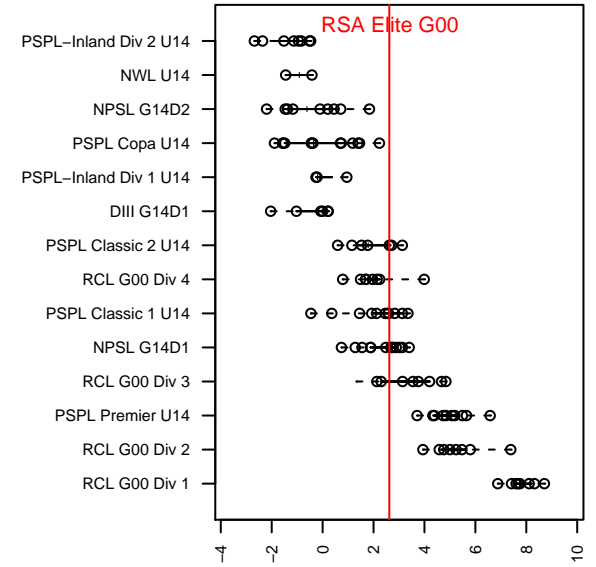

alt names used:
 RSA Elite G00 Darling
 RSA Elite G00 Darling
 RSA Elite G00 Darling
 RSA Elite G00 Darling
 RSA Elite G00 Darling
 RSA Elite [G00]
 RSA Elite G00 Darling
 RSA ELITE G00 DARLING ()

Venues played:
 2014 RVS Classic GU14
 2014 King of the Hill U14
 2014 Crossfire Select Cup GU14 Silver
 2014 Mt Hood Challenge U14
 2014 PSPL Classic 2 U14
 2014 PacNW Winter Classic Premier II U14
 2014 Spr PSPL Classic 2 U14
 2014 WA Cup GU14 Silver U14

**attack and defense variance (black dot)
relative to other teams
and top 10 in region**

**attack and defense rating
relative to others at age
and all opponents in last 13 months**

Performance relative to 13 month average